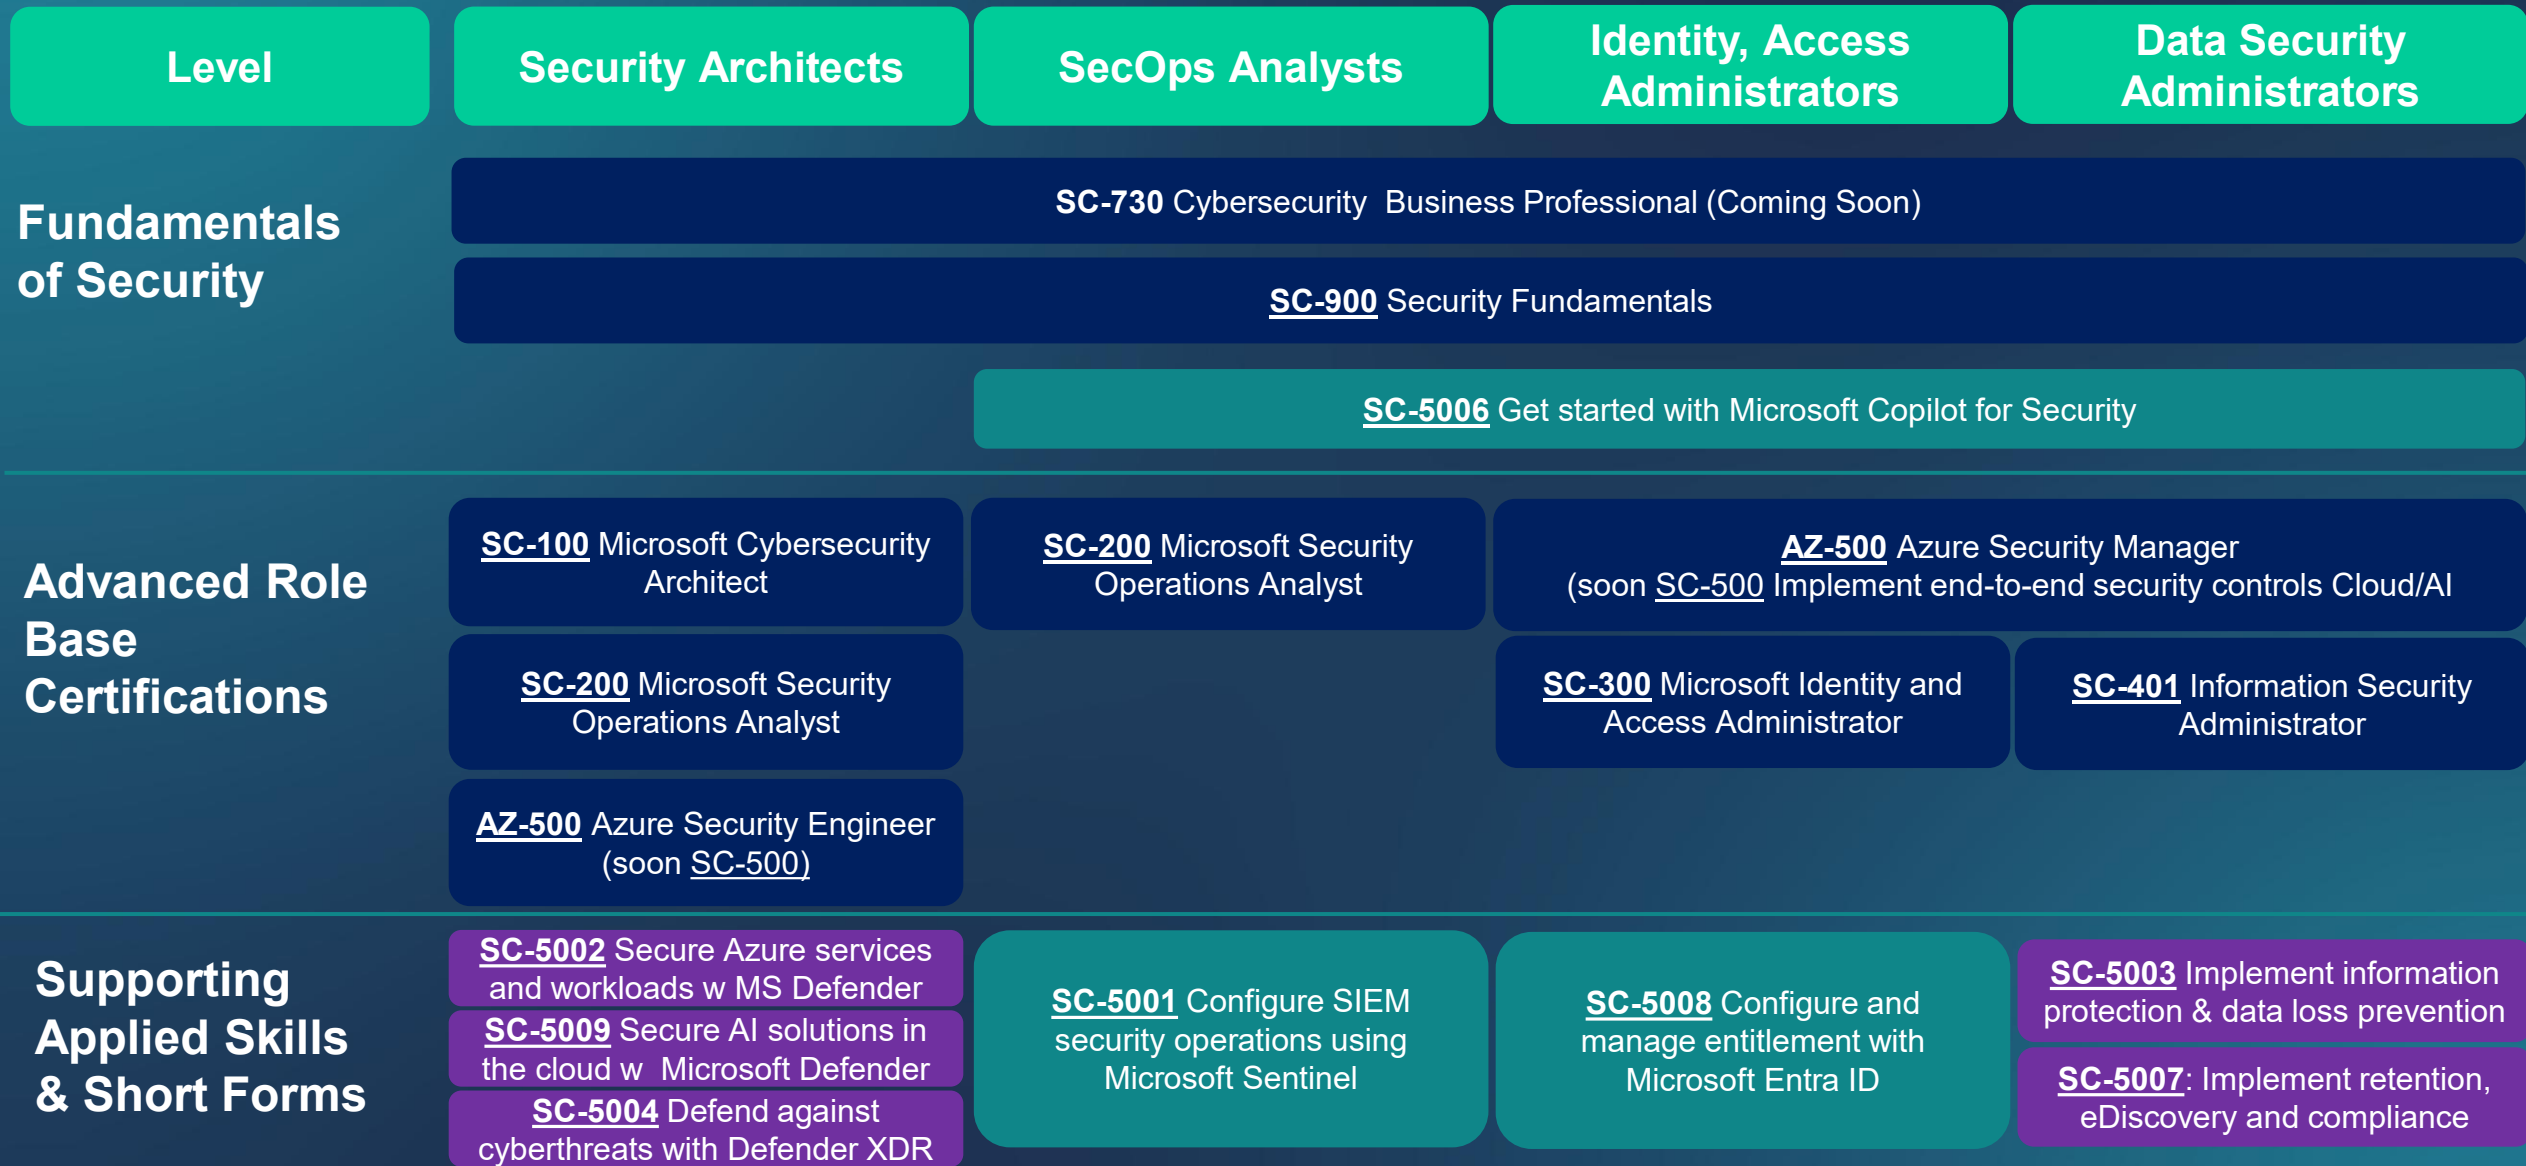

Security Learner Journey FR

MS Role-Based Training (Certification)

Applied Skills (Assessment)

Short-Term ILT Courses (no Cert/Assessment)